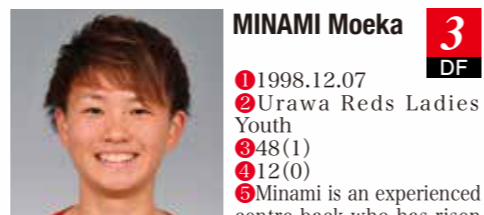

OSAFUNE Kana **2**
DF

MINAMI Moeka **3**
DF

- 1998.12.07
2. Urawa Reds Ladies Youth
3. 48 (1)
4. 12 (0)
5. Minami is an experienced centre-back who has risen through the age groups for the national team. She also joins the attack when opportunity knocks and scores many goals. In 2021, her fifth season since advancing from the youth team, she is now a university graduate and has signed professional terms.